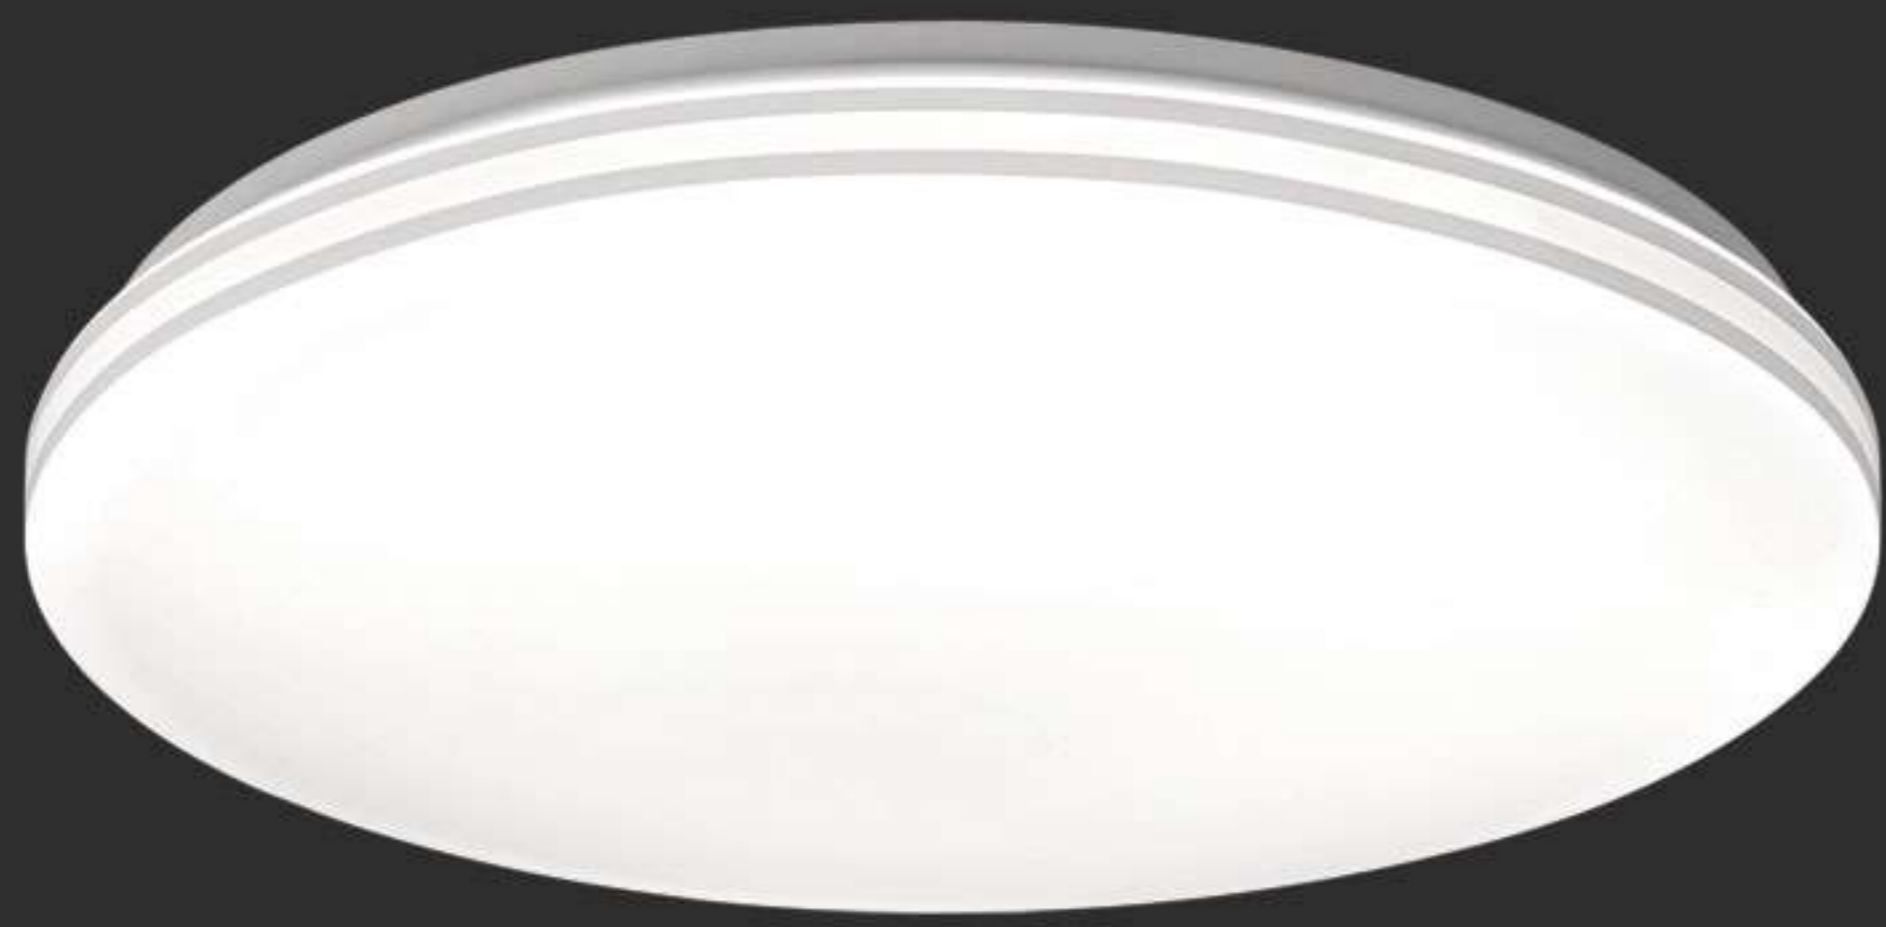

11666

11668

Blanco- White - Branco