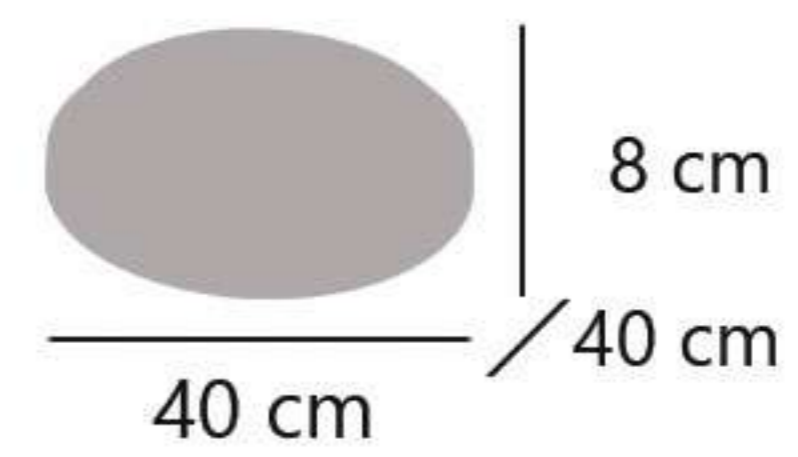

VITO

- **11678** LED 48W / 6476LM / 3000-4000-6000K
- **11679** LED 48W / 6476LM / 3000-4000-6000K
- **11680** LED 48W / 6476LM / 3000-4000-6000K