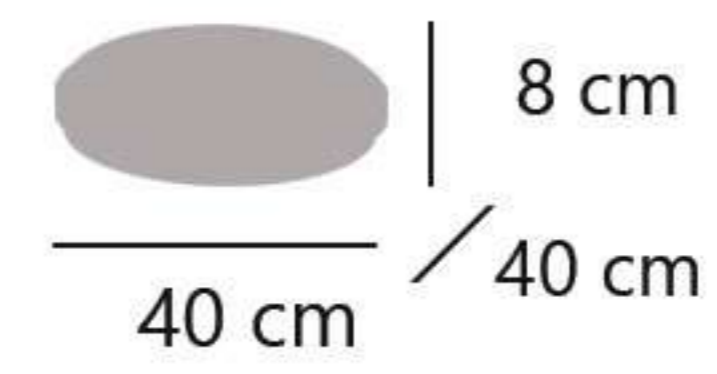

11901

Blanco/café - White/coffee - Branco/café

Selector - Selector - Seletor
3000K - 4000K - 6000K

OCEAN

- 11899** LED 48W/6476LM/3000-4000-6000K
 - 11900** LED 48W/6476LM/3000-4000-6000K
 - 11901** LED 48W/6476LM/3000-4000-6000K
- Metal/acrílico - Iron/acrylic - Iron/acrilico