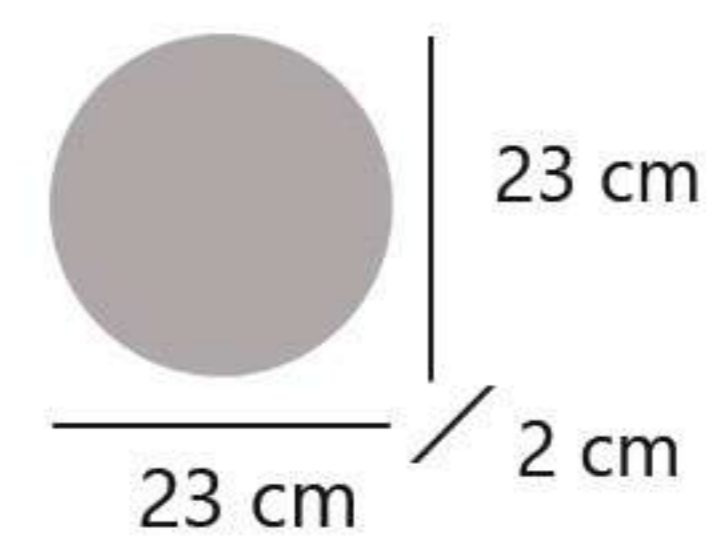

11833

FUNCIÓN DE AJUSTE

Sensor de movimiento
Motion sensor
Sensor de movimento

ON Hacia arriba
OFF Hacia abajo

3	4	SENSOR DE LUZ
OFF	OFF	Apagado en 16 Segundos
OFF	NO	Apagado en 30 Segundos
NO	OFF	Apagado en 60 Segundos
ON	ON	SIEMPRE ENCENDIDO

Selector 9w/12w/18w
Selector 9w/12w/18w
Seleto 9w/12w/18w

Temperatura de color/
Color temperature

2 Sistemas de montaje 2 Mounting system 2 Sistemas de montagem

01

b Flexible 55-280mm

AXEL

11833 LED 18W / 1440LM / 3000-4000-6000K

Blanco - White - Branco

Metal/metacrilato - Iron/methacrylate - Ferro/metacrilato