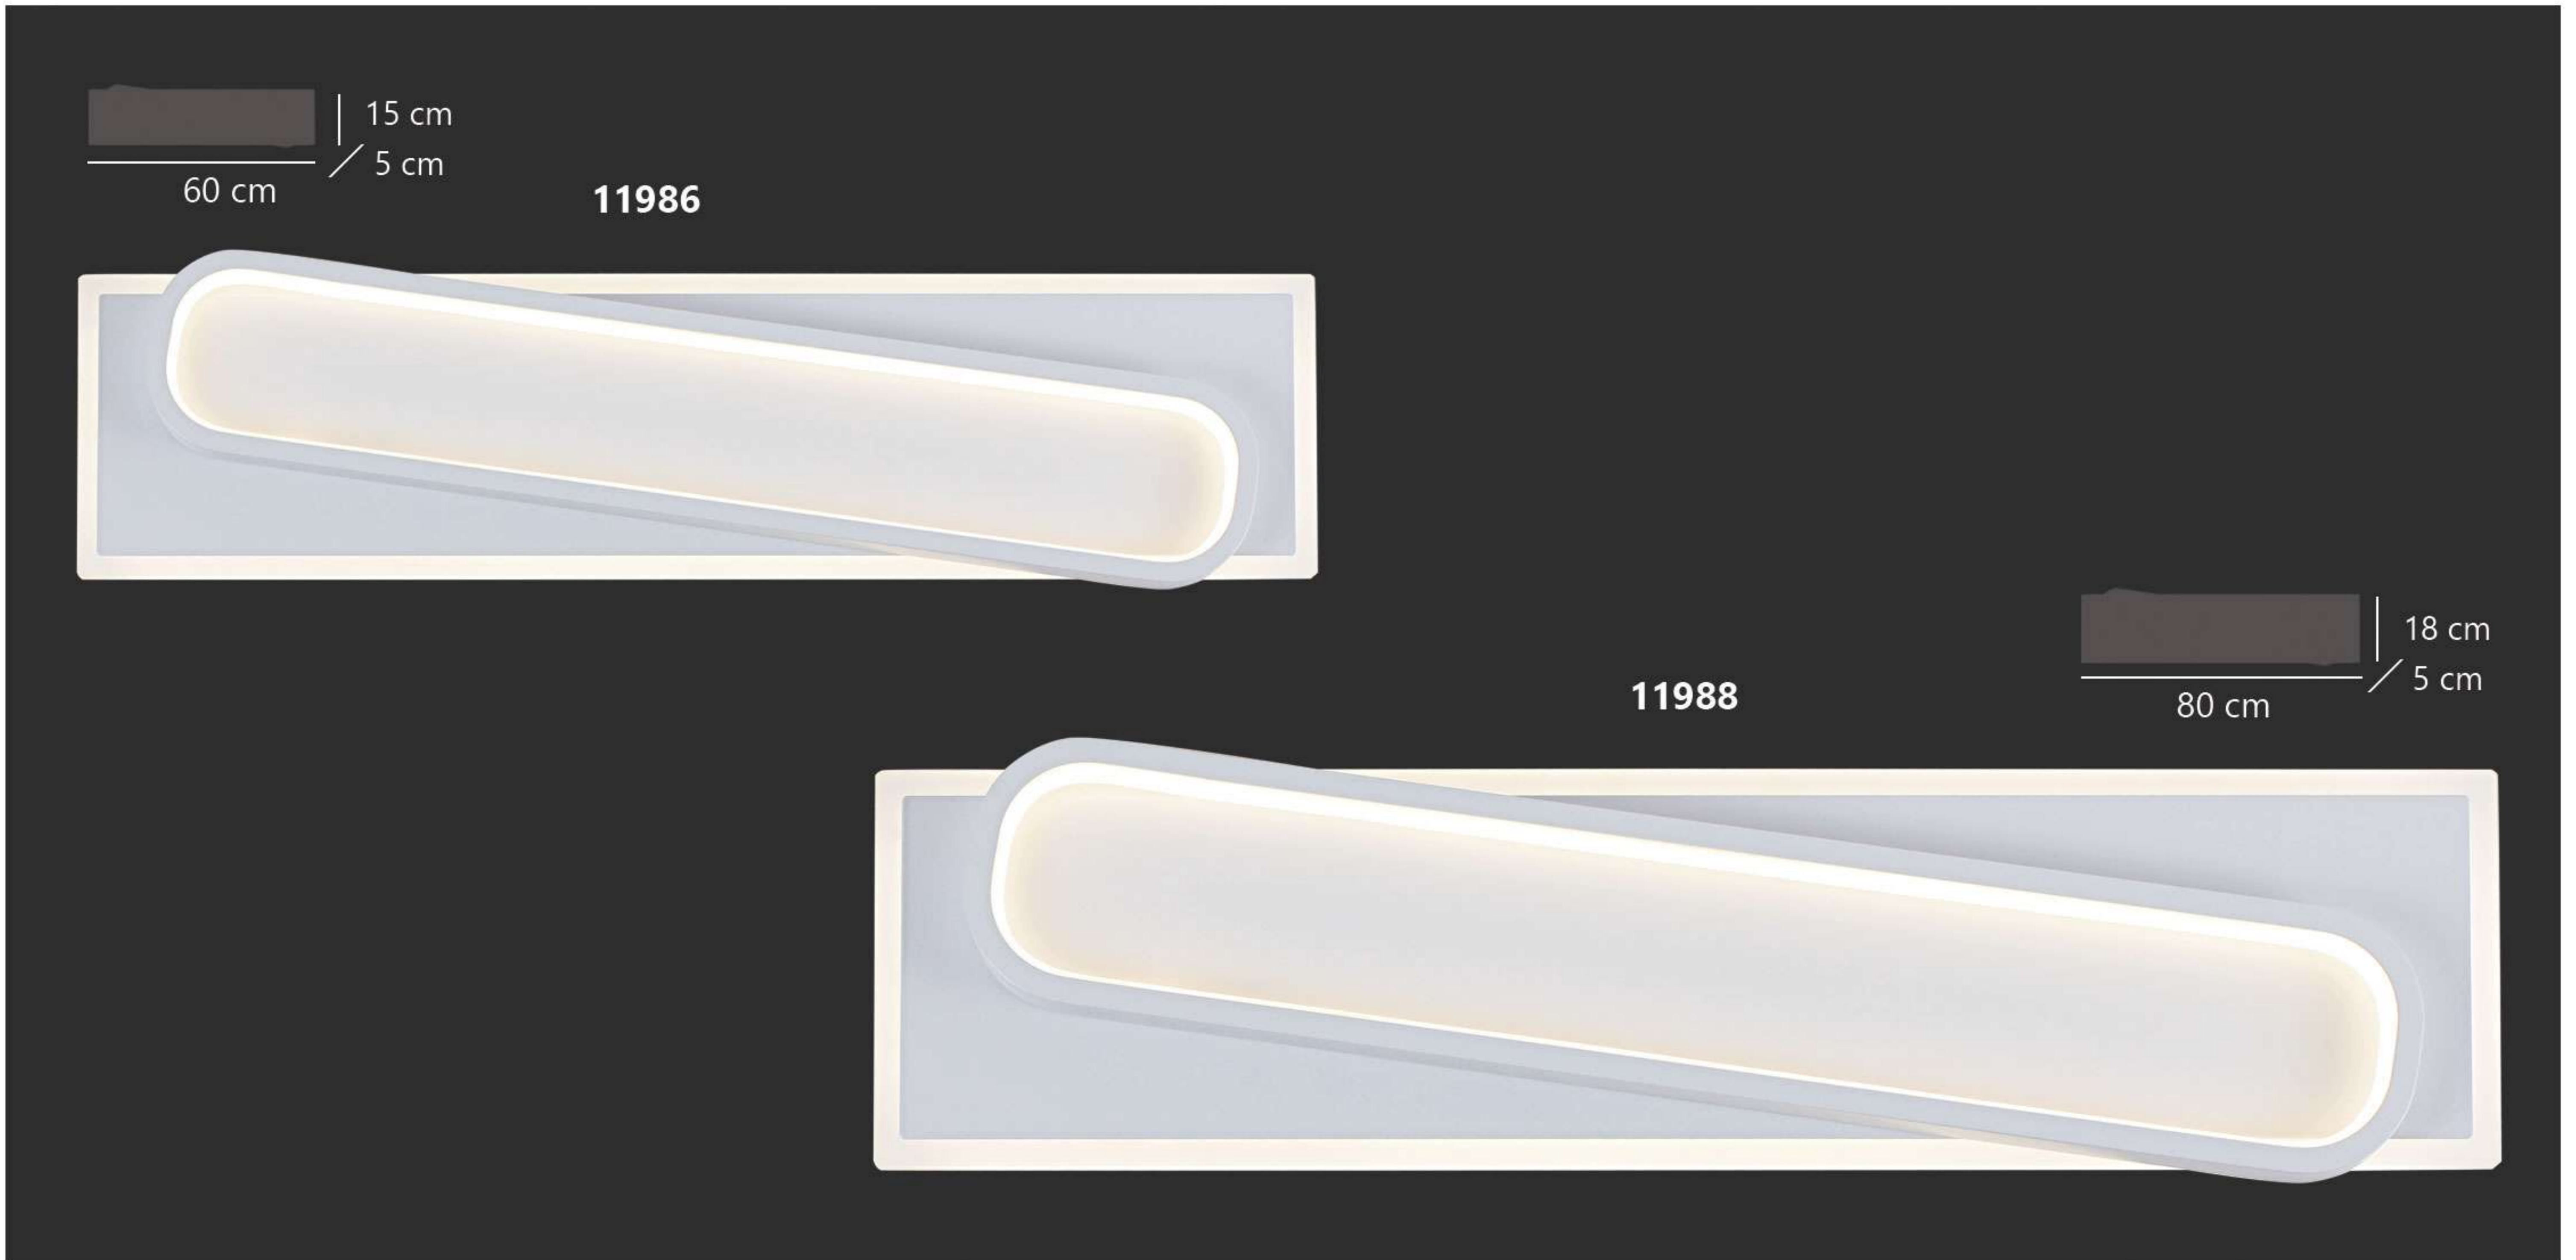

MANTIS

11986 LED 60W / 4350LM / 4000K

11988 LED 80W / 5175LM / 4000K

Blanco- White - Branco

Metal/metacrilato- Iron/methacrylate - Ferro/metacrilato