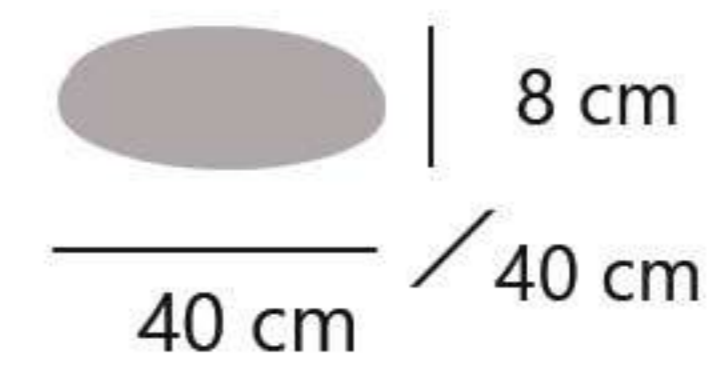

SANTOS

11905 LED 48W/6476LM/3000-4000-6000K

11906 LED 48W/6476LM/3000-4000-6000K

11907 LED 48W/6476LM/3000-4000-6000K

Metal/acrílico - Iron/acrylic - Iron/acrilico