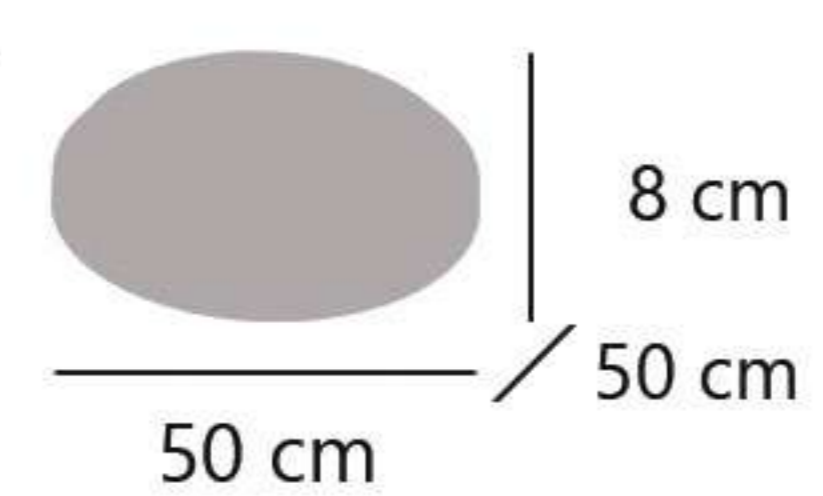

INDRA

- **11669** LED 72W / 9753LM / 3000-4000-6000K
- **11670** LED 72W / 9753LM / 3000-4000-6000K
- **11671** LED 72W / 9753LM / 3000-4000-6000K

Metal/acrílico - Iron/acrylic - Iron/acrilico