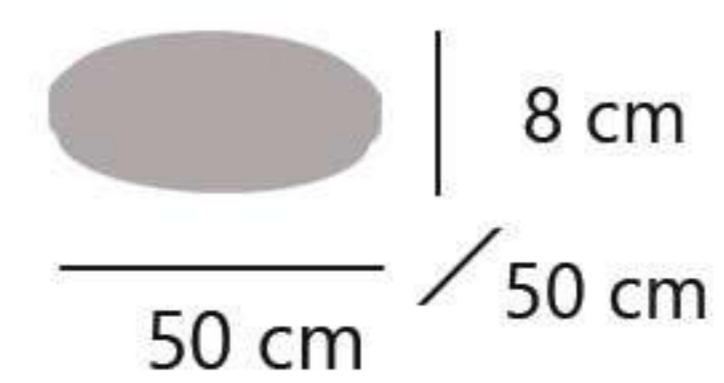

OCEAN

11902 LED 72W/9753LM/3000-4000-6000K

11903 LED 72W/9753LM/3000-4000-6000K

11904 LED 72W/9753LM/3000-4000-6000K

Metal/acrílico - Iron/acrylic - Iron/acrilico