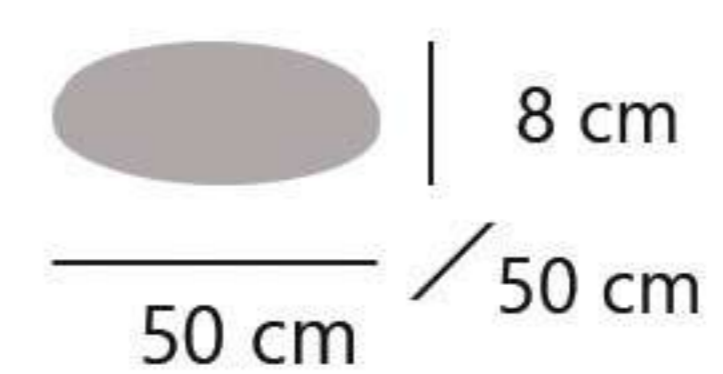

SANTOS

11908 LED 72W/9753LM/3000-4000-6000K

11909 LED 72W/9753LM/3000-4000-6000K

11910 LED 72W/9753LM/3000-4000-6000K

Metal/acrílico - Iron/acrylic - Iron/acrilico