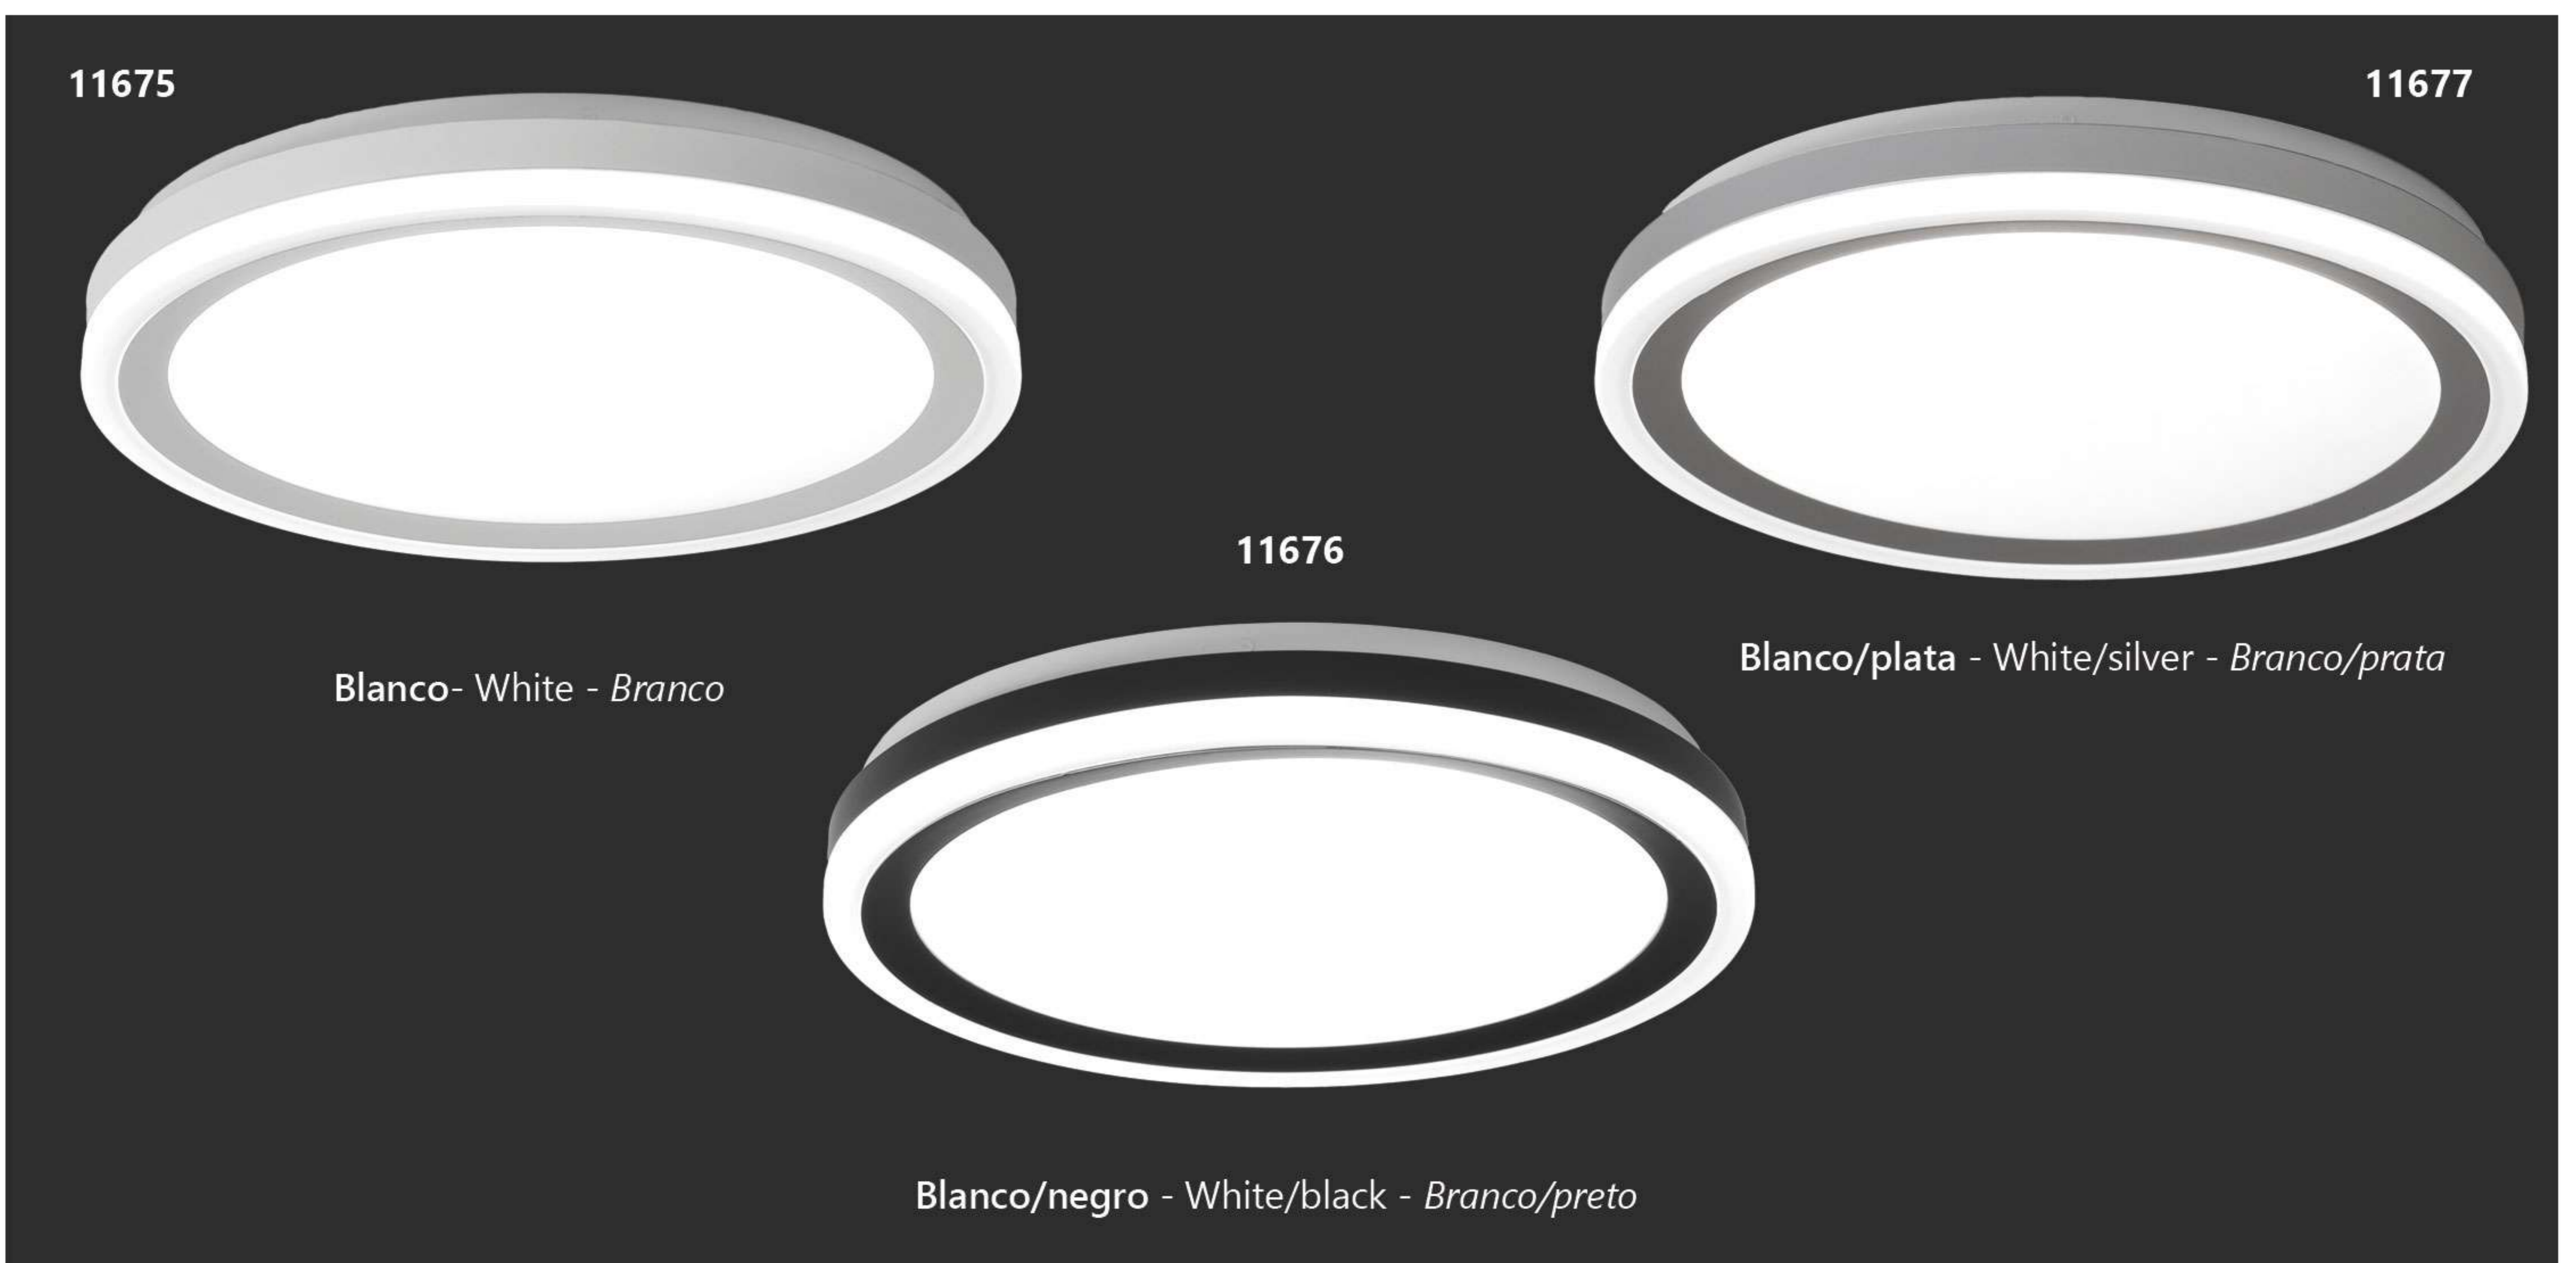

Selector - Selector - Seletor
3000K - 4000K - 6000K

KAI

- **11675** LED 72W / 9753LM / 3000-4000-6000K
- **11676** LED 72W / 9753LM / 3000-4000-6000K
- **11677** LED 72W / 9753LM / 3000-4000-6000K

Metal/acrílico - Iron/acrylic - Iron/acrilico