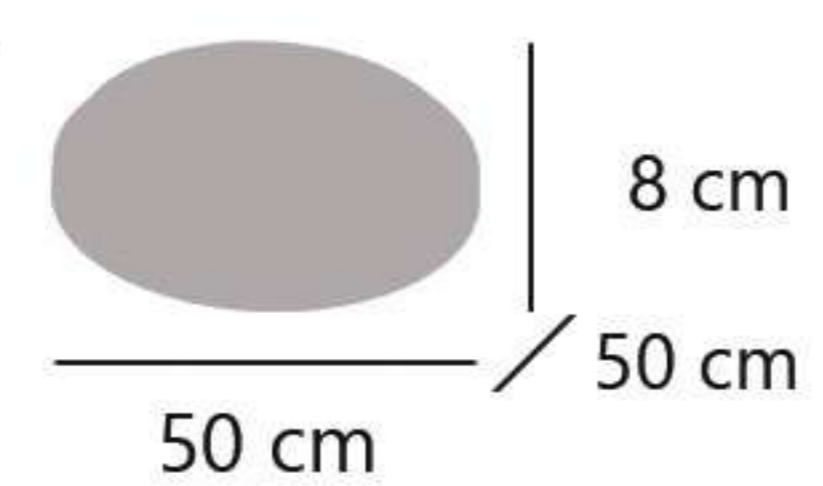

Selector - Selector - Seletor
3000K - 4000K - 6000K

VITO

- **11681** LED 72W / 9753LM / 3000-4000-6000K
- **11682** LED 72W / 9753LM / 3000-4000-6000K
- **11683** LED 72W / 9753LM / 3000-4000-6000K

Metal/acrílico - Iron/acrylic - Iron/acrilico