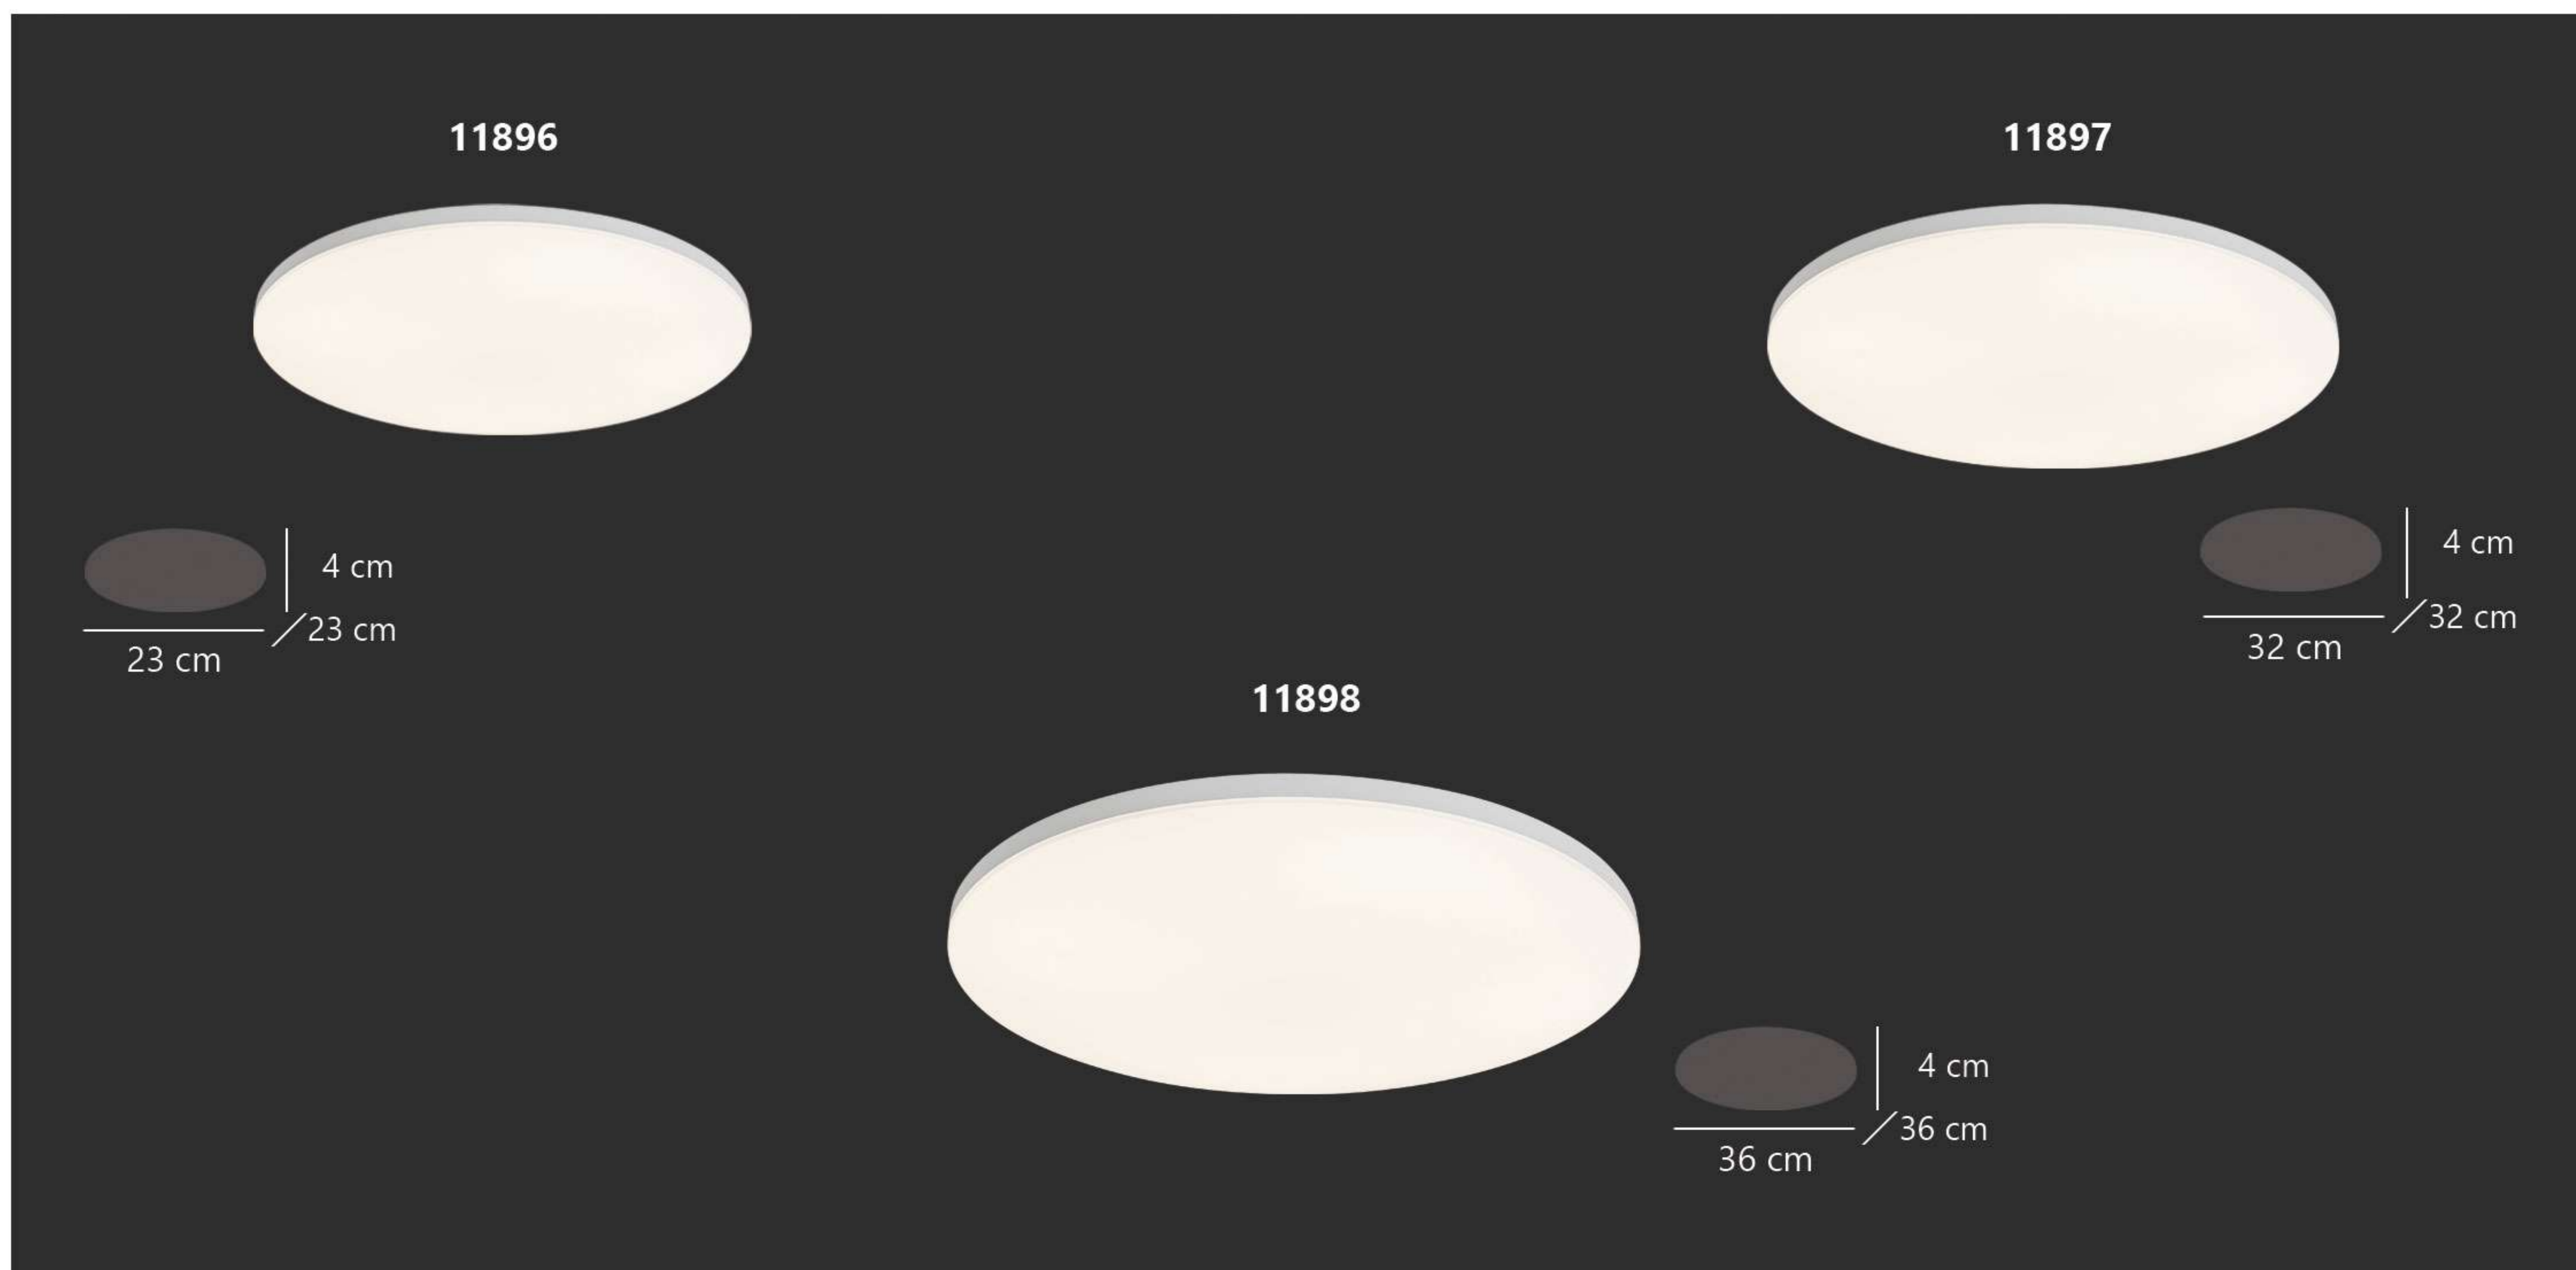

IP 40 Luminaria exterior
IP 40 Outdoor luminaire
IP 40 Luminária de exterior

BADIA

11896 LED 12W / 1976LM / 4000K

11897 LED 18W / 3248LM / 4000K

11898 LED 24W / 6105LM / 4000K

Blanco- White - Branco

Metal/acrílico - Iron/acrylic - Iron/acrilico